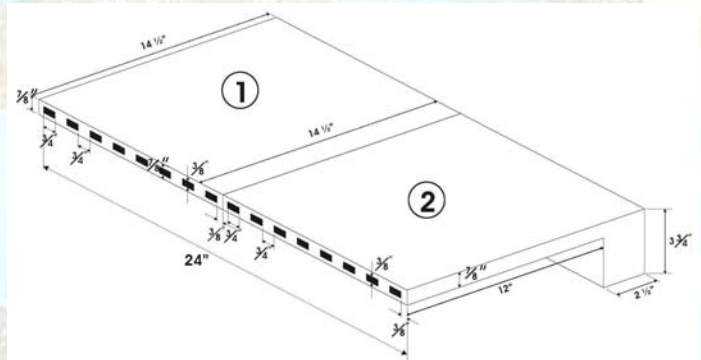

Aqua Flume Part # GA141212

Aqua Flumes produce (8) thick, clear channels of water.

Aqua Flumes are available in one size only.
(12" in width X 12" nozzle length)

Recommended flow rate from 8 to 18 gpm per unit.
Channel projection may be adjusted to personal taste.

Aqua Flumes can be set individually or side by side in multiples
of 1 ft. wide units to create larger water features.

Aqua Flume Channel spacing provides for a consistent pattern of
water streams when additional units are set side by side.

Colors available are white, tan, gray or
Hammered black, gold, copper, silver and bronze.

See color selection chart on our website.

Mailing Address:
P.O. Box 5375 Spring Hill, FL 34611
Shipping address:
18755 Sakera Road
Hudson, FL 34667

Toll Free 888-683-0042
Toll Free Fax 877-683-3442
Email sales@gawcinc.com
www.gawcinc.com