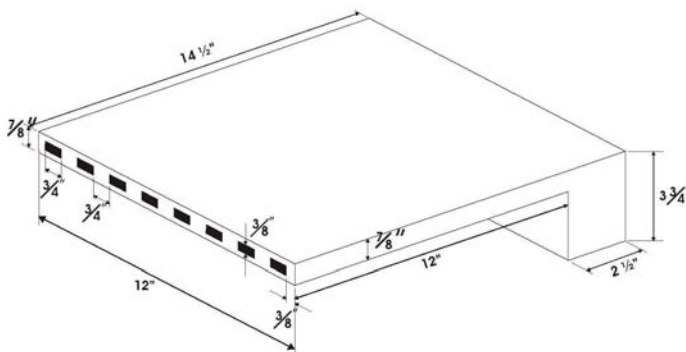

Aqua Flume Part # GA141212

Aqua Flumes produce (8) thick, clear channels of water.

Aqua Flumes are available in one size only.
(12" in width X 12" nozzle length)

Recommended flow rate from 8 to 18 gpm per unit.
Channel projection may be adjusted to personal taste.

Aqua Flumes can be set individually or side by side in multiples
of 1 ft. wide units to create larger water features.

Aqua Flume Channel spacing provides for a consistent pattern of
water streams when additional units are set side by side.

Colors available are white, tan, gray or
Hammered black, gold, copper, silver and bronze.

See color selection chart on our website.

Mailing Address:
P.O. Box 5375 Spring Hill, FL 34611
Shipping address:
18755 Sakera Road
Hudson, FL 34667

Toll Free 888-683-0042
Toll Free Fax 877-683-3442
Email sales@gawcinc.com
www.gawcinc.com