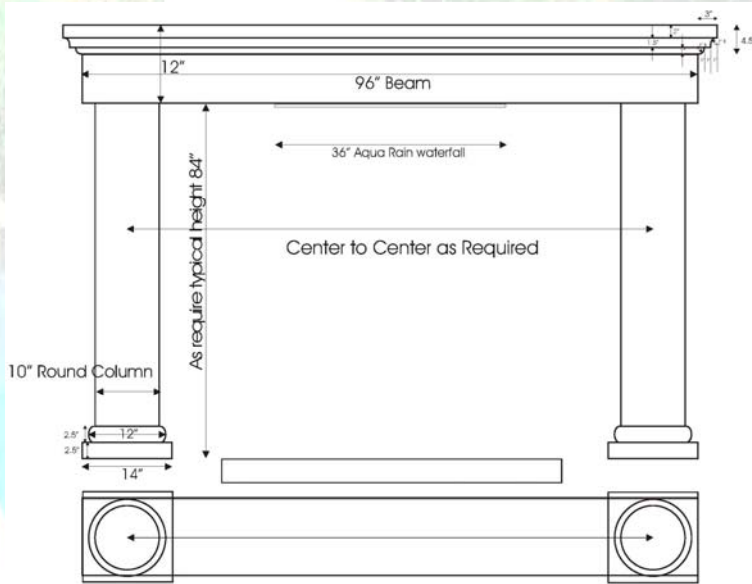

Aqua Rain System

Beams available to 24 ft in length

Aqua Rain System Components

Basic System

- Beam with Aqua Rain Unit
- 2 Standard Beam Profiles
- 3 Standard Rain Patterns
- 3 Rain Locations in the Beam

Optional Items

- LED Tubelite
  - Remote controlled color changing
  - Monochromatic color
- Columns
  - 2 Standard Profiles (Square & Round)
- Column Bases
  - 2 Standard Profiles
- Column Caps
  - 2 Standard Profiles
- Custom specifications may be applied

Aqua Rain units and Beams are made with ABS Plastic. They are plumbed with PVC and flexible PVC pipe.

Beams are trimmed with architectural foam and finished with a high grade hard coat finish. Paint with a quality exterior paint to match the columns.