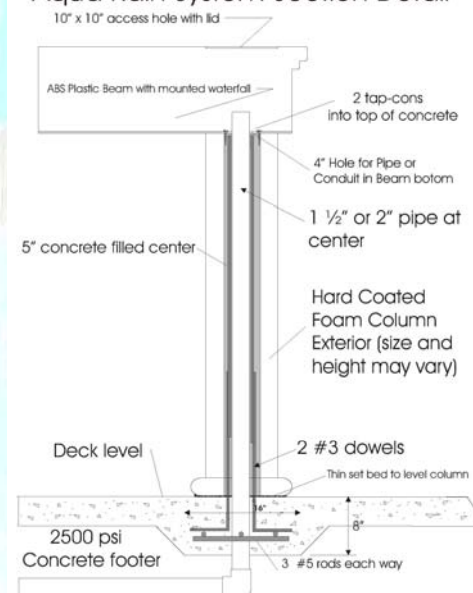

Aqua Rain System Section Detail