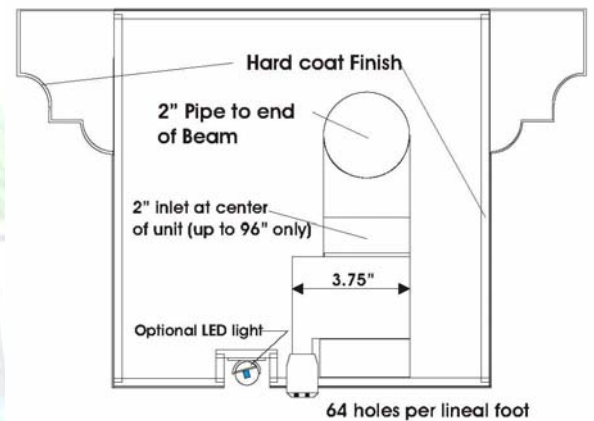

Aqua Rain System

Beams available to 24 ft in length

Aqua Rain System Components

Basic System

- Beam with Aqua Rain Unit
- 2 Standard Beam Profiles
- 3 Standard Rain Patterns
- 3 Rain Locations in the Beam

Optional Items

- LED Tubelite
  - Remote controlled color changing
  - Monochromatic color
- Columns
  - 2 Standard Profiles (Square & Round)
- Column Bases
  - 2 Standard Profiles
- Column Caps
  - 2 Standard Profiles
- Custom specifications may be applied

Aqua Rain units and Beams are made with ABS Plastic. They are plumbed with PVC and flexible PVC pipe.

Beams are trimmed with architectural foam and finished with a high grade hard coat finish. Paint with a quality exterior paint to match the columns.