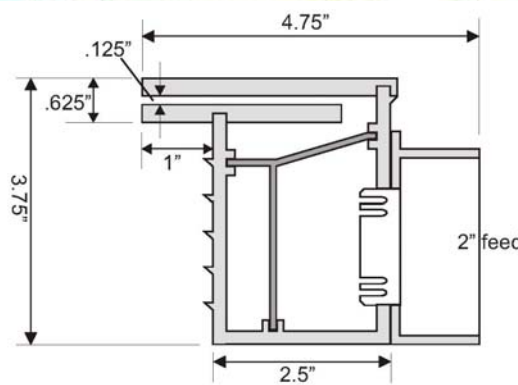

Aqua Sheer

AQUA SHEER Part #GA01

Stock Color: White
Other colors: Tan, Gray, Black

Clear sheet of water
Rate: 1 GPM per inch

Standard Sizes
1', 1.5', 2', 3', 4', 5', 6', 7', 8'

Standard Nozzle Sizes
1", 6", 9", 12"

Standard unit dimensions

Inlet Fitting: Receives 2" pipe
Standard Back Fed (1 / 8 ft)
Alternate Bottom Fed (specify)
Bottom Fed (2 Inlets / 5 ft.—8 ft)

Custom Sizes & Shapes are Unlimited. Contact GAWC for details.

Custom Nozzles Available
Radius cuts to template or your specification at factory on standard units.
No Up Charge!

Mailing Address:
P.O. Box 5375 Spring Hill, FL 34611
Shipping address:
18755 Sakera Road
Hudson, FL 34667