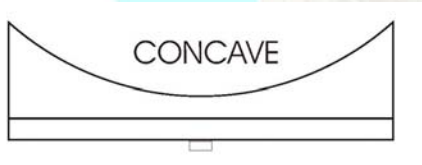

AQUA SHEER Part #GA01

Stock Color: White
Other colors: Tan, Gray, Black

Clear sheet of water
Rate: 1 GPM per inch

Standard Sizes
1', 1.5', 2', 3', 4', 5', 6', 7', 8'

Standard Nozzle Sizes
1", 6", 9", 12"

Inlet Fitting: Receives 2" pipe
Standard Back Fed (1 / 8 ft)
Alternate Bottom Fed (specify)
Bottom Fed (2 Inlets / 5 ft.—8 ft)

Custom Sizes & Shapes are Unlimited. Contact GAWC for details.

Custom Nozzles Available
Radius cuts to template or your specification at factory on standard units.
No Up Charge!

Mailing Address:
P.O. Box 5375 Spring Hill, FL 34611
Shipping address:
18755 Sakera Road
Hudson, FL 34667

Toll Free 888-683-0042
Toll Free Fax 877-683-3442
Email sales@gawcinc.com
www.gawcinc.com