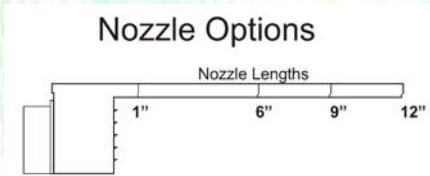

Aqua Sheer

AQUA SHEER Part #GA01

Stock Color: White
Other colors: Tan, Gray, Black

Clear sheet of water
Rate: 1 GPM per inch

Standard Sizes
1', 1.5', 2', 3', 4', 5', 6', 7', 8'

Standard Nozzle Sizes
1", 6", 9", 12"

Standard unit dimensions

Inlet Fitting: Receives 2" pipe
Standard Back Fed (1 / 8 ft)
Alternate Bottom Fed (specify)
Bottom Fed (2 Inlets / 5 ft.—8 ft)

Custom Sizes & Shapes are Unlimited. Contact GAWC for details.