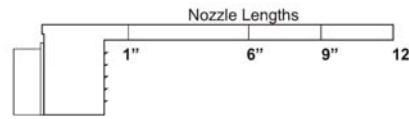

Aqua Shower & Aqua Shower SSR

Aqua Shower SSR Part # GA06_ _ _ _ _

Aqua Shower Part # GA02_ _ _ _ _

(STREAMS SINGLE ROW)
48 streams of water per lin. Ft.
Rate: 1/2 G.P.M. PER INCH

Standard Unit Dimensions

48 OR 64 STREAMS PER LIN. FT.
2 ROW HORIZONTAL WATER DIRECTION
REMOVABLE INSERTS FOR DEBRIS
RATE: 1/2 OR 2/3 G.P.M. PER INCH

SSR Nozzle Insert

Stock Color: White
Other colors: Tan, Gray, Black

Standard Unit Sizes

1', 1.5", 2', 3', 4', 5', 6', 7', 8'

Standard Nozzle Lengths

1", 6", 9", 12"

Aqua Shower & Aqua Shower SSR
may be used in vertical
applications. Contact GAWC
for further information.

See Aqua Rain Data Sheet

Double Row Nozzle Adapter 64 Streams = 2/3 GPM/Inch

Double Row Nozzle Adapter 48 Streams = 1/2 GPM/Inch

CONCAVE

CONVEX

Available for
vertical
application
See Aqua Rain
Data Sheet for
Line Art
And
specifications