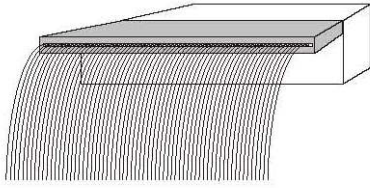

Aqua Shower & Aqua Shower SSR

Aqua Shower SSR Part # GA06_ _ _ _ _

Aqua Shower Part # GA02_ _ _ _ _

(STREAMS SINGLE ROW)
48 streams of water per lin. Ft.
Rate: 1/2 G.P.M. PER INCH

Standard Unit Dimensions

48 OR 64 STREAMS PER LIN. FT.
2 ROW HORIZONTAL WATER DIRECTION
REMOVABLE INSERTS FOR DEBRIS
RATE: 1/2 OR 2/3 G.P.M. PER INCH

SSR Nozzle Insert

Stock Color: White
Other colors: Tan, Gray, Black

Standard Unit Sizes

1', 1.5", 2', 3', 4', 5', 6', 7', 8'

Standard Nozzle Lengths

1", 6", 9", 12"

Aqua Shower & Aqua Shower SSR
may be used in vertical
applications. Contact GAWC
for further information.

See Aqua Rain Data Sheet

Double Row Nozzle Adapter 64 Streams = 2/3 GPM/Inch

Double Row Nozzle Adapter 48 Streams = 1/2 GPM/Inch

CONCAVE

CONVEX

Available for
vertical
application
See Aqua Rain
Data Sheet for
Line Art
And
specifications