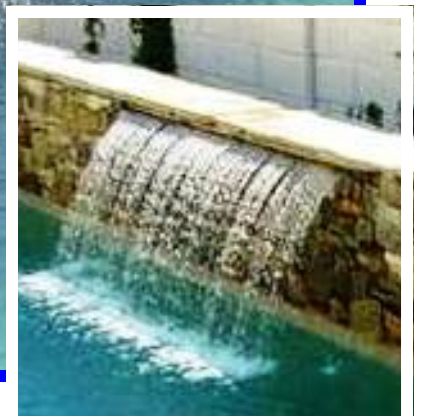

Aqua Shower & Aqua Shower SSR

Aqua Shower SSR Part # GA06_ _ _ _ _

Aqua Shower Part # GA02_ _ _ _ _

(STREAMS SINGLE ROW)
48 streams of water per lin. Ft.
Rate: 1/2 G.P.M. PER INCH

Standard Unit Dimensions

48 OR 64 STREAMS PER LIN. FT.
2 ROW HORIZONTAL WATER DIRECTION
REMOVABLE INSERTS FOR DEBRIS
RATE: 1/2 OR 2/3 G.P.M. PER INCH

SSR Nozzle Insert

Stock Color: White
Other colors: Tan, Gray, Black

Standard Unit Sizes