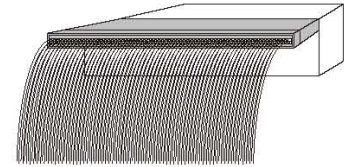

Aqua Shower & Aqua Shower SSR

Aqua Shower SSR Part # GA06_ _ _ _ _

Aqua Shower Part # GA02_ _ _ _ _

(STREAMS SINGLE ROW)
48 streams of water per lin. Ft.
Rate: 1/2 G.P.M. PER INCH

Standard Unit Dimensions

48 OR 64 STREAMS PER LIN. FT.
2 ROW HORIZONTAL WATER DIRECTION
REMOVABLE INSERTS FOR DEBRIS
RATE: 1/2 OR 2/3 G.P.M. PER INCH

SSR Nozzle Insert

Stock Color: White
Other colors: Tan, Gray, Black

Standard Unit Sizes

1', 1.5", 2', 3', 4', 5', 6', 7', 8'

Standard Nozzle Lengths

1", 6", 9", 12"

Aqua Shower & Aqua Shower SSR
may be used in vertical
applications. Contact GAWC
for further information.

See Aqua Rain Data Sheet

Double Row Nozzle Adapter 64 Streams = 2/3 GPM/Inch

Double Row Nozzle Adapter 48 Streams = 1/2 GPM/Inch

CONCAVE

CONVEX

Available for
vertical
application
See Aqua Rain
Data Sheet for
Line Art
And
specifications