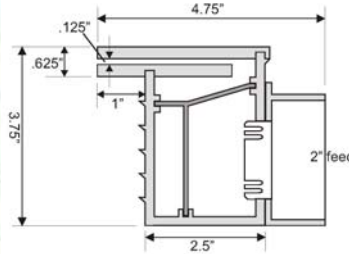

Aqua Shower & Aqua Shower SSR

Aqua Shower SSR Part # GA06_ _ _ _ _

Aqua Shower Part # GA02_ _ _ _ _

(STREAMS SINGLE ROW)
48 streams of water per lin. Ft.
Rate: 1/2 G.P.M. PER INCH

Standard Unit Dimensions

48 OR 64 STREAMS PER LIN. FT.
2 ROW HORIZONTAL WATER DIRECTION
REMOVABLE INSERTS FOR DEBRIS
RATE: 1/2 OR 2/3 G.P.M. PER INCH

SSR Nozzle Insert

Stock Color: White
Other colors: Tan, Gray, Black

Standard Unit Sizes

1', 1.5", 2', 3', 4', 5', 6', 7', 8'

Standard Nozzle Lengths

1", 6", 9", 12"

Aqua Shower & Aqua Shower SSR
may be used in vertical
applications. Contact GAWC
for further information.

See Aqua Rain Data Sheet

Double Row Nozzle Adapter 64 Streams = 2/3 GPM/Inch

Double Row Nozzle Adapter 48 Streams = 1/2 GPM/Inch

CONCAVE

CONVEX

Available for
vertical
application
See Aqua Rain
Data Sheet for
Line Art
And
specifications