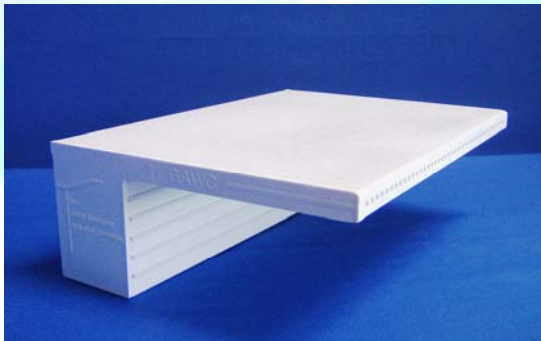

48 OR 64 STREAMS PER LIN. FT.
2 ROW HORIZONTAL WATER DIRECTION
REMOVABLE INSERTS FOR DEBRIS
RATE: 1/2 OR 2/3 G.P.M. PER INCH

SSR Nozzle Insert

Stock Color: White
Other colors: Tan, Gray, Black

Standard Unit Sizes

1', 1.5", 2', 3', 4', 5', 6', 7', 8'

Standard Nozzle Lengths

1", 6", 9", 12"

Aqua Shower & Aqua Shower SSR
may be used in vertical
applications. Contact GAWC
for further information.

See Aqua Rain Data Sheet

Double Row Nozzle Adapter 64 Streams = 2/3 GPM/Inch

Double Row Nozzle Adapter 48 Streams = 1/2 GPM/Inch

CONCAVE

CONVEX

Available for
vertical
application
See Aqua Rain
Data Sheet for
Line Art
And
specifications