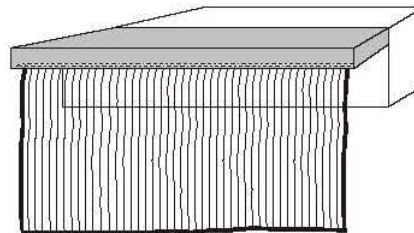

The
Great American
Waterfall Company

Aqua Storm & Aqua Storm SSR

Aqua Storm Part # GA07

Aqua Storm SSR Part # GA08

CLEAR SHEET OF WATER
GOING STRAIGHT DOWN
RATE: 1 G.P.M. PER INCH

48 STREAMS OF WATER PER LINEAL FT.
GOING STRAIGHT DOWN
RATE: 1/2 G.P.M. PER INCH

Standard Nozzle Lengths
1", 6", 9", 12"

Aqua Storm & Storm SSR's
are available in larger than
standard sizes.

Aqua Storm's are available
with "factory made only"
simple and compound radii.

Standard Sizes