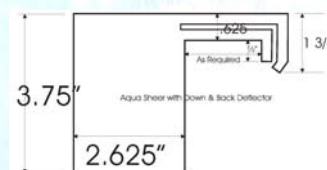

The
Great American
Waterfall Company

Aqua Storm & Aqua Storm SSR

Aqua Storm Part # GA07

Aqua Storm SSR Part # GA08

CLEAR SHEET OF WATER
GOING STRAIGHT DOWN
RATE: 1 G.P.M. PER INCH

48 STREAMS OF WATER PER LINEAL FT.
GOING STRAIGHT DOWN
RATE: 1/2 G.P.M. PER INCH

Standard Nozzle Lengths
1", 6", 9", 12"

Aqua Storm & Storm SSR's
are available in larger than
standard sizes.

Aqua Storm's are available
with "factory made only"
simple and compound radii.

Standard Sizes

1', 1.5", 2', 3', 4', 5', 6', 7', 8'

Stock Color: White

Other colors: Tan, Gray, Black

Standard Unit Dimensions

Wet Wall Options (Back Deflectors)

Mailing Address:
P.O. Box 5375 Spring Hill, FL 34611
Shipping address:
18755 Sakera Road
Hudson, FL 34667