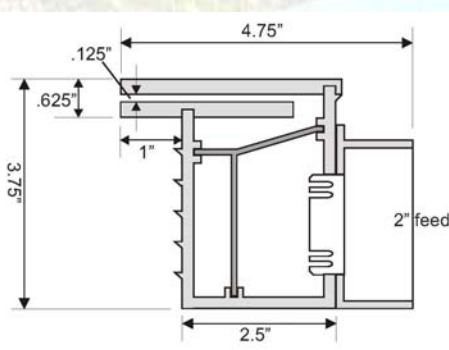

Standard Sizes

1', 1.5", 2', 3', 4', 5', 6', 7', 8'

Stock Color: White

Other colors: Tan, Gray, Black

Standard Unit Dimensions