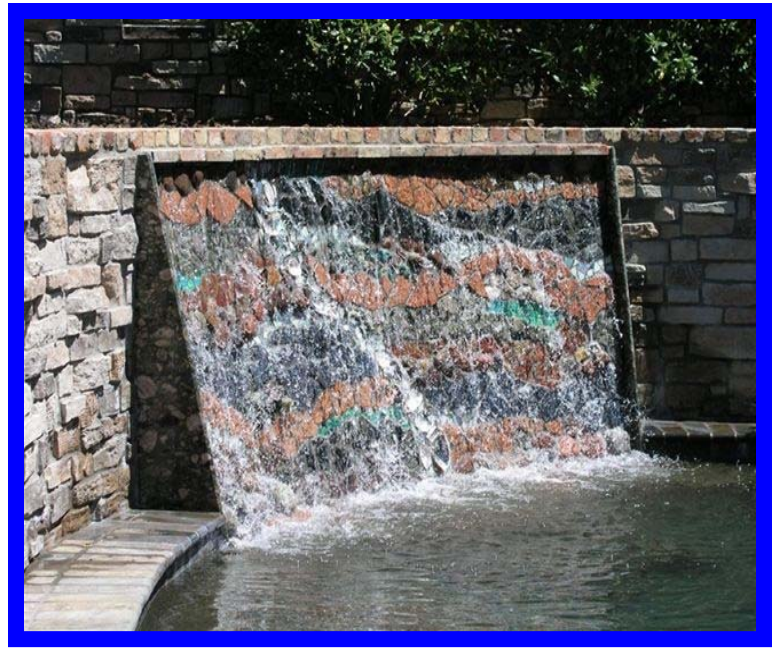

The
Great American
Waterfall Company

Aqua Storm & Aqua Storm SSR

Aqua Storm Part # GA07

Aqua Storm SSR Part # GA08

CLEAR SHEET OF WATER
GOING STRAIGHT DOWN
RATE: 1 G.P.M. PER INCH

48 STREAMS OF WATER PER LINEAL FT.
GOING STRAIGHT DOWN
RATE: 1/2 G.P.M. PER INCH

Standard Nozzle Lengths
1", 6", 9", 12"

Aqua Storm & Storm SSR's
are available in larger than
standard sizes.

Aqua Storm's are available
with "factory made only"
simple and compound radii.

Standard Sizes