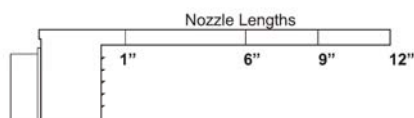

The
Great American
Waterfall Company

Aqua Storm & Aqua Storm SSR

Aqua Storm Part # GA07

Aqua Storm SSR Part # GA08

CLEAR SHEET OF WATER
GOING STRAIGHT DOWN
RATE: 1 G.P.M. PER INCH

48 STREAMS OF WATER PER LINEAL FT.
GOING STRAIGHT DOWN
RATE: 1/2 G.P.M. PER INCH

Standard Nozzle Lengths
1", 6", 9", 12"

Aqua Storm & Storm SSR's
are available in larger than
standard sizes.

Aqua Storm's are available
with "factory made only"
simple and compound radii.

Standard Sizes