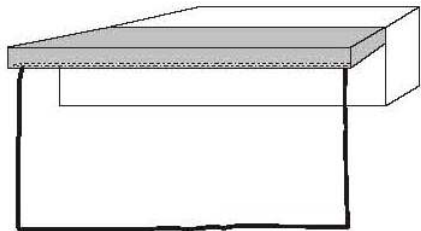

The
Great American
Waterfall Company

Aqua Storm & Aqua Storm SSR

Aqua Storm Part # GA07

Aqua Storm SSR Part # GA08

CLEAR SHEET OF WATER
GOING STRAIGHT DOWN
RATE: 1 G.P.M. PER INCH

48 STREAMS OF WATER PER LINEAL FT.
GOING STRAIGHT DOWN
RATE: 1/2 G.P.M. PER INCH

Standard Nozzle Lengths
1", 6", 9", 12"

Aqua Storm & Storm SSR's
are available in larger than
standard sizes.

Aqua Storm's are available
with "factory made only"
simple and compound radii.

Standard Sizes

1', 1.5", 2', 3', 4', 5', 6', 7', 8'

Stock Color: White

Other colors: Tan, Gray, Black

Standard Unit Dimensions

Wet Wall Options (Back Deflectors)

Mailing Address:
P.O. Box 5375 Spring Hill, FL 34611
Shipping address:
18755 Sakera Road
Hudson, FL 34667