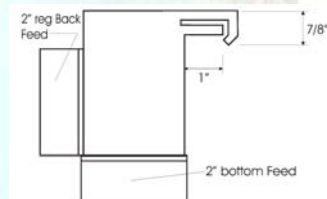

1', 1.5", 2', 3', 4', 5', 6', 7', 8'

Stock Color: White

Other colors: Tan, Gray, Black

Standard Unit Dimensions

Wet Wall Options (Back Deflectors)

Mailing Address:
P.O. Box 5375 Spring Hill, FL 34611
Shipping address:
18755 Sakera Road
Hudson, FL 34667