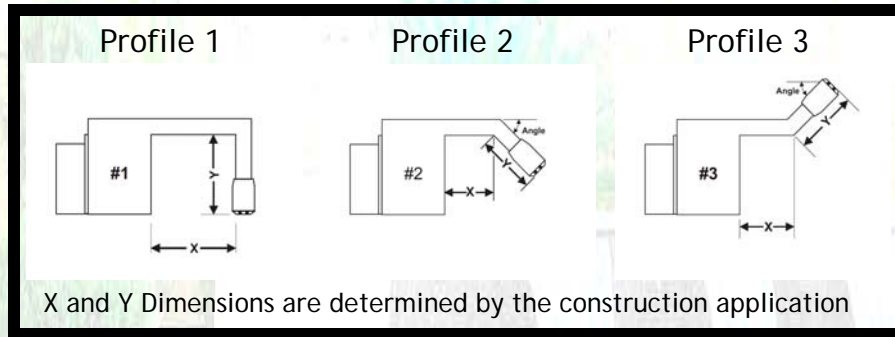

Aqua Rain

Aqua Rain Part # GA03_ _ _

48 OR 64 STREAMS PER LIN FT.
2 ROW VERTICAL WATER DIRECTION
RATE: 1/2 OR 2/3 G.P.M. PER INCH
REMOVABLE NOZZLE INSERTS FOR DEBRIS

Stock Color: White
Other colors: Black, Gray, Tan

Standard Sizes

1', 1.5", 2', 3', 4', 5', 6', 7', 8'

X and Y Dimensions are determined by the construction application

Aqua Rain units can be made in many sizes and shapes

Standard Unit Dimensions

Stream Pattern and Flow Rate Options

Double Row Nozzle Adapter
48 Streams/ft = 1/2 GPM/In

Double Row Nozzle Adapter
64 Streams/ft = 2/3 GPM/In

SSR Nozzle Insert
48 Streams/ft = 1/2 GPM/In

Stock Color: White
Other colors: Black, Gray, Tan

Space Saving Option: Refer to Aqua Shower Data & Order Forms