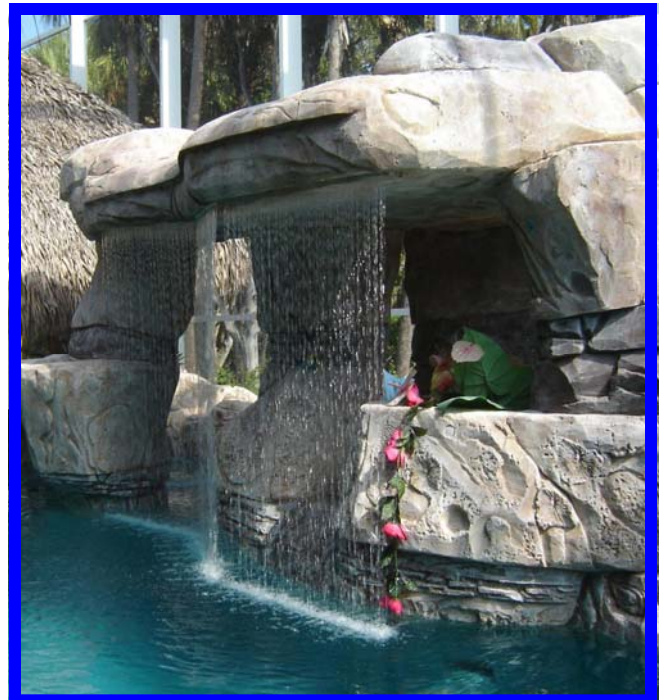

Aqua Rain

Aqua Rain Part # GA03_ _ _

48 OR 64 STREAMS PER LIN FT.
2 ROW VERTICAL WATER DIRECTION
RATE: 1/2 OR 2/3 G.P.M. PER INCH
REMOVABLE NOZZLE INSERTS FOR DEBRIS

Stock Color: White
Other colors: Black, Gray, Tan

Standard Sizes

1', 1.5", 2', 3', 4', 5', 6', 7', 8'

X and Y Dimensions are determined by the construction application

Aqua Rain units can be made in many sizes and shapes

Standard Unit Dimensions

Stream Pattern and Flow Rate Options

Double Row Nozzle Adapter
48 Streams/ft = 1/2 GPM/In

Double Row Nozzle Adapter
64 Streams/ft = 2/3 GPM/In

SSR Nozzle Insert
48 Streams/ft = 1/2 GPM/In

Stock Color: White
Other colors: Black, Gray, Tan

Space Saving Option: Refer to Aqua Shower Data & Order Forms