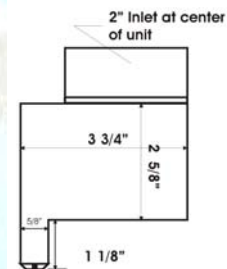

Standard Sizes

1', 1.5", 2', 3', 4', 5', 6', 7', 8'

X and Y Dimensions are determined by the construction application

Aqua Rain units can be made in many sizes and shapes

Standard Unit Dimensions

Stream Pattern and Flow Rate Options

Double Row Nozzle Adapter
48 Streams/ft = 1/2 GPM/In

Double Row Nozzle Adapter
64 Streams/ft = 2/3 GPM/In

SSR Nozzle Insert
48 Streams/ft = 1/2 GPM/In

Stock Color: White
Other colors: Black, Gray, Tan

Space Saving Option: Refer to Aqua Shower Data & Order Forms

Vertical Application
Single Row
1/2 GPM/IN
Top/Rear Inlet

Vertical Application
Double Row
1/2 or 2/3 GPM/IN
Top or Rear Inlet

Mailing Address:
P.O. Box 5375 Spring Hill, FL 34611
Shipping address:
18755 Sakera Road
Hudson, FL 34667