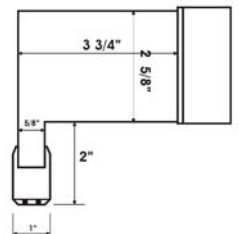

Standard Sizes

1', 1.5", 2', 3', 4', 5', 6', 7', 8'

X and Y Dimensions are determined by the construction application

Aqua Rain units can be made in many sizes and shapes

Standard Unit Dimensions

Stream Pattern and Flow Rate Options

Double Row Nozzle Adapter
48 Streams/ft = 1/2 GPM/In

Double Row Nozzle Adapter
64 Streams/ft = 2/3 GPM/In

SSR Nozzle Insert
48 Streams/ft = 1/2 GPM/In

Stock Color: White
Other colors: Black, Gray, Tan

Space Saving Option: Refer to Aqua Shower Data & Order Forms

Vertical Application
Single Row
1/2 GPM/IN
Top/Rear Inlet

Vertical Application
Double Row
1/2 or 2/3 GPM/IN
Top or Rear Inlet

Mailing Address:
P.O. Box 5375 Spring Hill, FL 34611
Shipping address:
18755 Sakera Road
Hudson, FL 34667