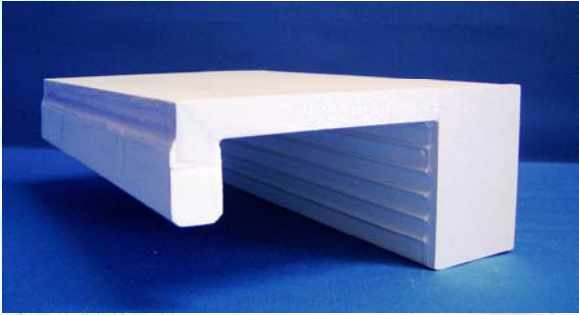

Aqua Rain

Aqua Rain Part # GA03_ _ _

48 OR 64 STREAMS PER LIN FT.
2 ROW VERTICAL WATER DIRECTION
RATE: 1/2 OR 2/3 G.P.M. PER INCH
REMOVABLE NOZZLE INSERTS FOR DEBRIS

Stock Color: White
Other colors: Black, Gray, Tan

Standard Sizes

1', 1.5", 2', 3', 4', 5', 6', 7', 8'

X and Y Dimensions are determined by the construction application

Aqua Rain units can be made in many sizes and shapes

Standard Unit Dimensions

Stream Pattern and Flow Rate Options

Double Row Nozzle Adapter
48 Streams/ft = 1/2 GPM/In

Double Row Nozzle Adapter
64 Streams/ft = 2/3 GPM/In

SSR Nozzle Insert
48 Streams/ft = 1/2 GPM/In

Stock Color: White
Other colors: Black, Gray, Tan

Space Saving Option: Refer to Aqua Shower Data & Order Forms