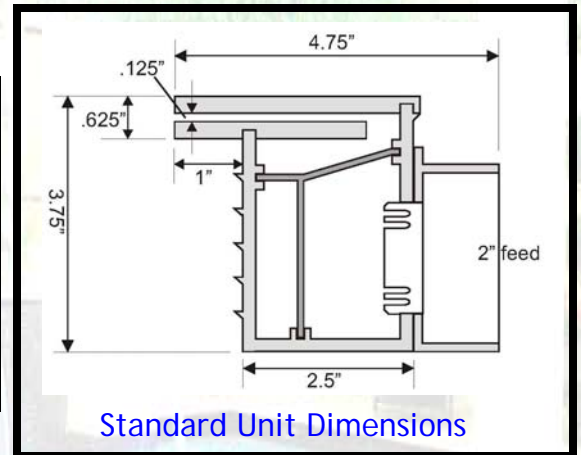

Aqua Rain

Aqua Rain Part # GA03_ _ _

48 OR 64 STREAMS PER LIN FT.
2 ROW VERTICAL WATER DIRECTION
RATE: 1/2 OR 2/3 G.P.M. PER INCH
REMOVABLE NOZZLE INSERTS FOR DEBRIS

Stock Color: White
Other colors: Black, Gray, Tan

Standard Sizes

1', 1.5", 2', 3', 4', 5', 6', 7', 8'

X and Y Dimensions are determined by the construction application

Aqua Rain units can be made in many sizes and shapes

Standard Unit Dimensions

Stream Pattern and Flow Rate Options

Double Row Nozzle Adapter
48 Streams/ft = 1/2 GPM/In

Double Row Nozzle Adapter
64 Streams/ft = 2/3 GPM/In

SSR Nozzle Insert
48 Streams/ft = 1/2 GPM/In

Stock Color: White
Other colors: Black, Gray, Tan

Space Saving Option: Refer to Aqua Shower Data & Order Forms